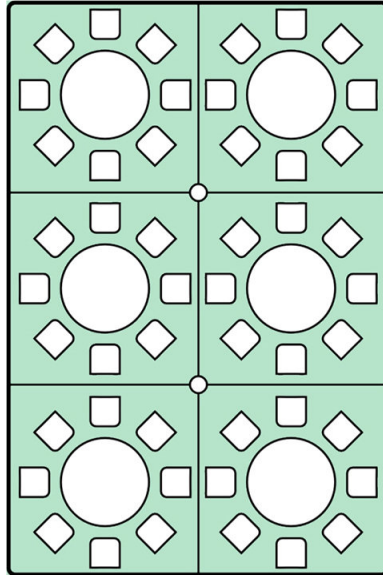

The 20' Wide Canopy

Notes:

20'x20' Canopy with 4-5' round tables and 32 chairs.

20'x20' Canopy with 6-8' banquet tables and 48 chairs.

20'x30' Canopy with 6-5' round tables and 48 chairs.

20'x30' Canopy with 4-5' round tables w/32 chairs, 2-8' banquet tables w/8 chairs, and 1-8' buffet table.

20'x40' Canopy with 8-5' round tables and 64 chairs.

20'x40' Canopy with 6-5' round tables w/48 chairs, 2-8' banquet tables w/16 chairs, and 2-8' buffet tables.