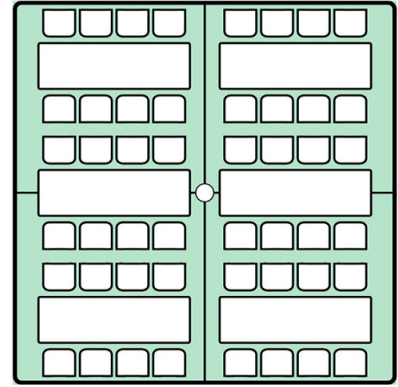

The 20' Wide Canopy

Notes:

20'x20' Canopy with 4-5' round tables and 32 chairs.

20'x20' Canopy with 6-8' banquet tables and 48 chairs.

20'x30' Canopy with 6-5' round tables and 48 chairs.

20'x30' Canopy with 4-5' round tables w/32 chairs, 2-8' banquet tables w/8 chairs, and 1-8' buffet table.

20'x40' Canopy with 8-5' round tables and 64 chairs.

20'x40' Canopy with 6-5' round tables w/48 chairs, 2-8' banquet tables w/16 chairs, and 2-8' buffet tables.