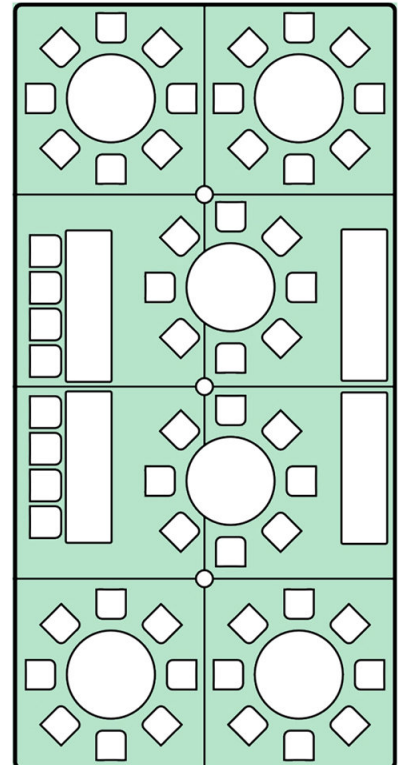

The 20' Wide Canopy

Notes:

20'x20' Canopy with 4-5' round tables and 32 chairs.

20'x20' Canopy with 6-8' banquet tables and 48 chairs.

20'x30' Canopy with 6-5' round tables and 48 chairs.

20'x30' Canopy with 4-5' round tables w/32 chairs, 2-8' banquet tables w/8 chairs, and 1-8' buffet table.

20'x40' Canopy with 8-5' round tables and 64 chairs.

20'x40' Canopy with 6-5' round tables w/48 chairs, 2-8' banquet tables w/16 chairs, and 2-8' buffet tables.