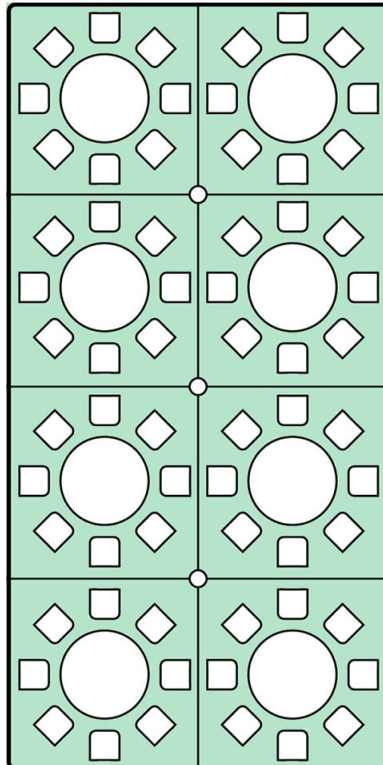

The 20' Wide Canopy

Notes:

20'x20' Canopy with 4-5' round tables and 32 chairs.

20'x20' Canopy with 6-8' banquet tables and 48 chairs.

20'x30' Canopy with 6-5' round tables and 48 chairs.

20'x30' Canopy with 4-5' round tables w/32 chairs, 2-8' banquet tables w/8 chairs, and 1-8' buffet table.

20'x40' Canopy with 8-5' round tables and 64 chairs.

20'x40' Canopy with 6-5' round tables w/48 chairs, 2-8' banquet tables w/16 chairs, and 2-8' buffet tables.