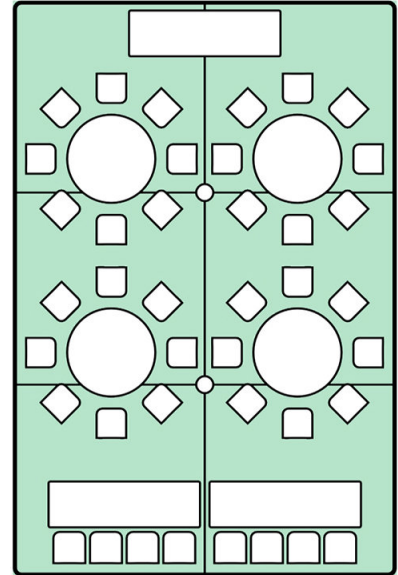

The 20' Wide Canopy

Notes:

20'x20' Canopy with 4-5' round tables and 32 chairs.

20'x20' Canopy with 6-8' banquet tables and 48 chairs.

20'x30' Canopy with 6-5' round tables and 48 chairs.

20'x30' Canopy with 4-5' round tables w/32 chairs, 2-8' banquet tables w/8 chairs, and 1-8' buffet table.

20'x40' Canopy with 8-5' round tables and 64 chairs.

20'x40' Canopy with 6-5' round tables w/48 chairs, 2-8' banquet tables w/16 chairs, and 2-8' buffet tables.