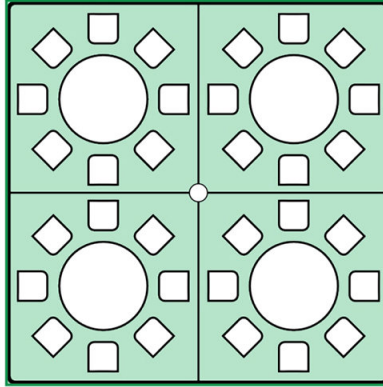

The 20' Wide Canopy

Notes:

20'x20' Canopy with 4-5' round tables and 32 chairs.

20'x20' Canopy with 6-8' banquet tables and 48 chairs.

20'x30' Canopy with 6-5' round tables and 48 chairs.

20'x30' Canopy with 4-5' round tables w/32 chairs, 2-8' banquet tables w/8 chairs, and 1-8' buffet table.

20'x40' Canopy with 8-5' round tables and 64 chairs.

20'x40' Canopy with 6-5' round tables w/48 chairs, 2-8' banquet tables w/16 chairs, and 2-8' buffet tables.